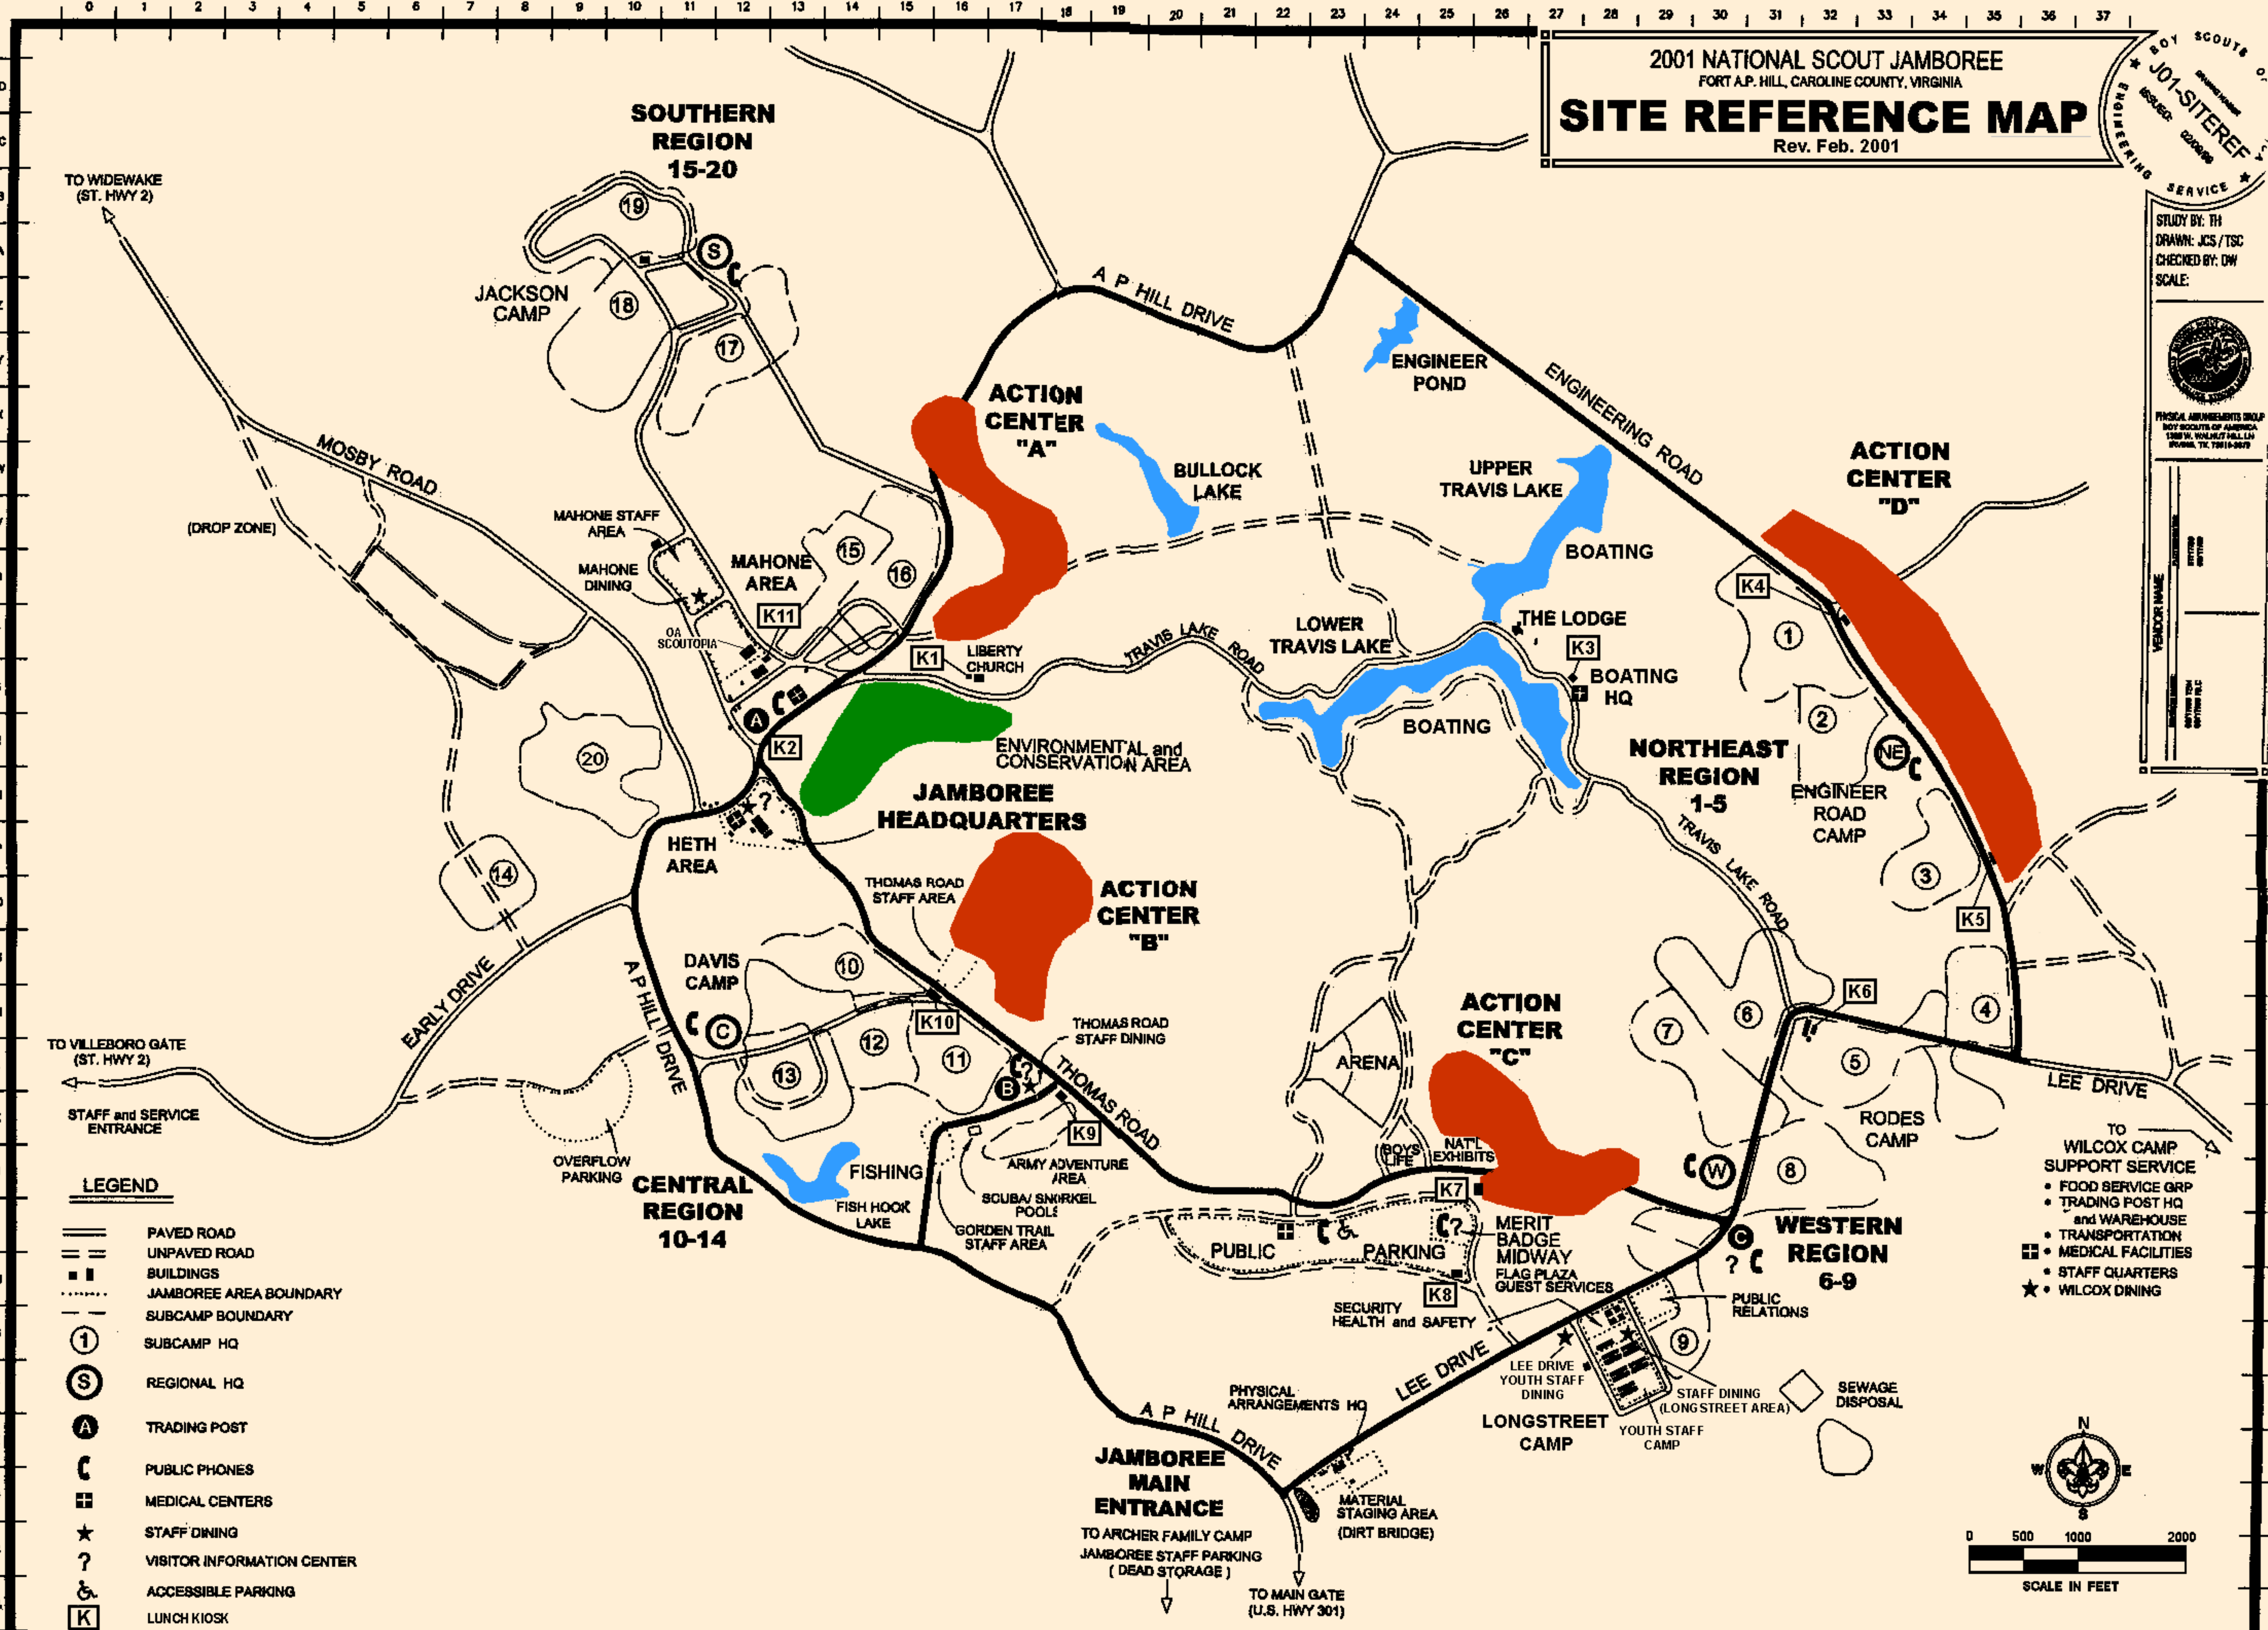

2001 NATIONAL SCOUT JAMBOREE
FORT A.P. HILL, CAROLINE COUNTY, VIRGINIA
SITE REFERENCE MAP
Rev. Feb. 2001

STUDY BY: TH
DRAWN: JCS/TSC
CHECKED BY: DW
SCALE:

VENDOR NAME	LOCATION

1. **LEGEND**
2. == PAVED ROAD
   - - UNPAVED ROAD
   - BUILDINGS
   - ..... JAMBOREE AREA BOUNDARY
   - - - - SUBCAMP BOUNDARY
   - ① SUBCAMP HQ
   - Ⓢ REGIONAL HQ
   - Ⓐ TRADING POST
   - ☎ PUBLIC PHONES
   - ⚕ MEDICAL CENTERS
   - ★ STAFF DINING
   - Ⓜ VISITOR INFORMATION CENTER
   - ♿ ACCESSIBLE PARKING
   - Ⓚ LUNCH KIOSK

1. TO WILCOX CAMP
   SUPPORT SERVICE
2. FOOD SERVICE GRP
   - TRADING POST HQ and WAREHOUSE
   - TRANSPORTATION
   - MEDICAL FACILITIES
   - STAFF QUARTERS
   - ★ WILCOX DINING